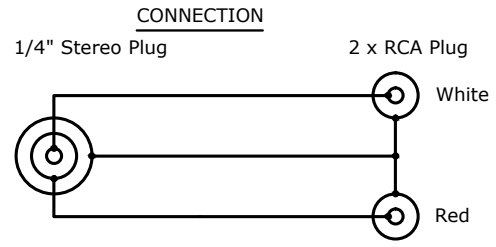

ELECTRICAL TESTING
1. CONDUCTOR RESISTANCE: ≤5Ω 300V DC

Sales@LANshack.com | 888-568-1230

| | | |
|-------------|---------------------|--|
| DRAWN BY | DATE: 2014/09/13 | DESCRIPTION: 1/4" Stereo Plug to 2 x RCA Plug |
| CHECKED BY | SHEET 1 of 1 | ITEM NO. LS-14M-2XRCA-AC-XX |
| APPROVED BY | SCALE 1:1 | REV. 00 UNIT: mm |

| NO. | PART NAME | SPECIFICATION DESCRIPTION | Q'TY | UNIT |
|-----|------------------|--|------|------|
| ⑥ | Cable | Cable (10/0.10+28/0.10)x2C OD.: 2.6x5.2mm Black PVC Jacket | 1 | PC |
| ⑤ | PVC | PVC Red | 1 | PC |
| ④ | PVC | PVC White | 1 | PC |
| ③ | RCA Male | RCA Male-Nickel Plated | 2 | PCS |
| ② | PVC | PVC Black | 1 | PC |
| ① | 1/4" Stereo Plug | 1/4" Stereo Plug-Nickel Plated | 1 | PC |