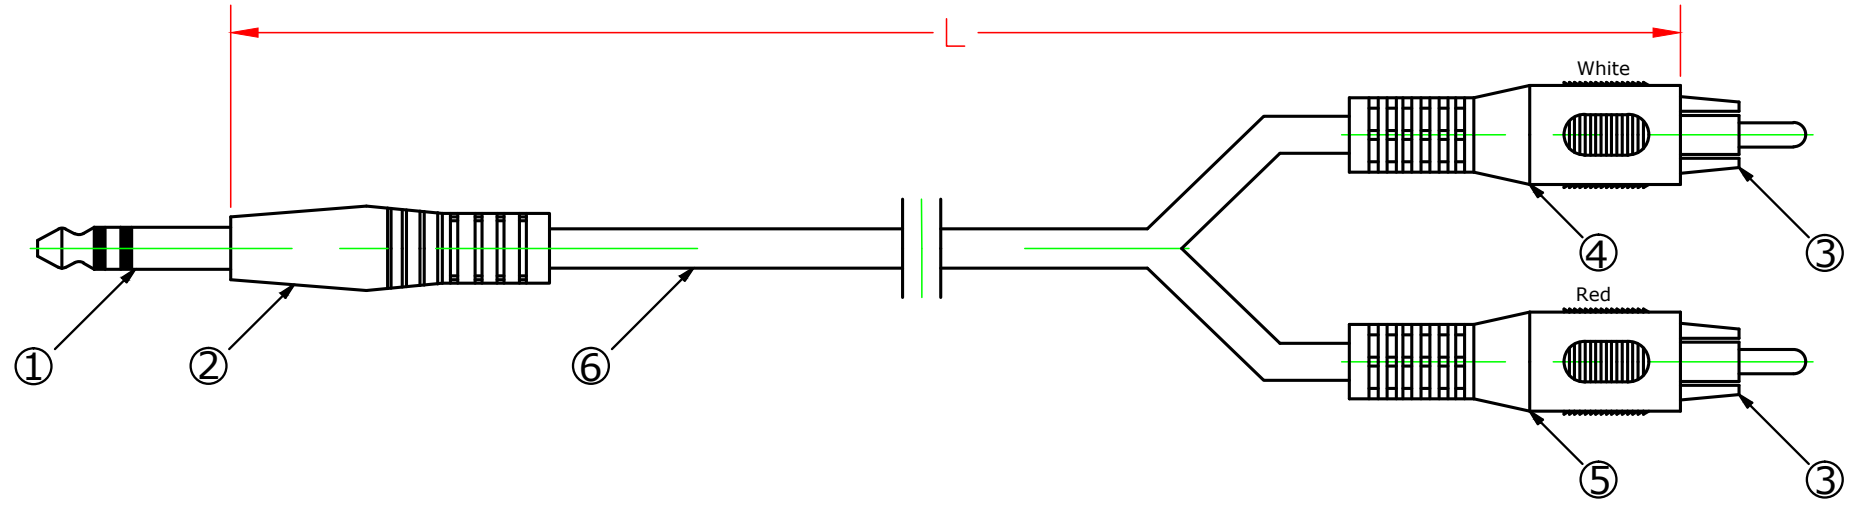

ELECTRICAL TESTING
1. CONDUCTOR RESISTANCE: ≤5Ω 300V DC

Sales@LANshack.com | 888-568-1230

| | | |
|-------------|---------------------|--|
| DRAWN BY | DATE: 2014/09/13 | DESCRIPTION: 1/4" Stereo Plug to 2 x RCA Plug |
| CHECKED BY | SHEET 1 of 1 | ITEM NO. LS-14M-2XRCA-AC-XX |
| APPROVED BY | SCALE 1:1 | REV. 00 UNIT: mm |

| NO. | PART NAME | SPECIFICATION DESCRIPTION | Q'TY | UNIT |
|-----|------------------|--|------|------|
| ⑥ | Cable | Cable (10/0.10+28/0.10)x2C OD.: 2.6x5.2mm Black PVC Jacket | 1 | PC |
| ⑤ | PVC | PVC Red | 1 | PC |
| ④ | PVC | PVC White | 1 | PC |
| ③ | RCA Male | RCA Male-Nickel Plated | 2 | PCS |
| ② | PVC | PVC Black | 1 | PC |
| ① | 1/4" Stereo Plug | 1/4" Stereo Plug-Nickel Plated | 1 | PC |